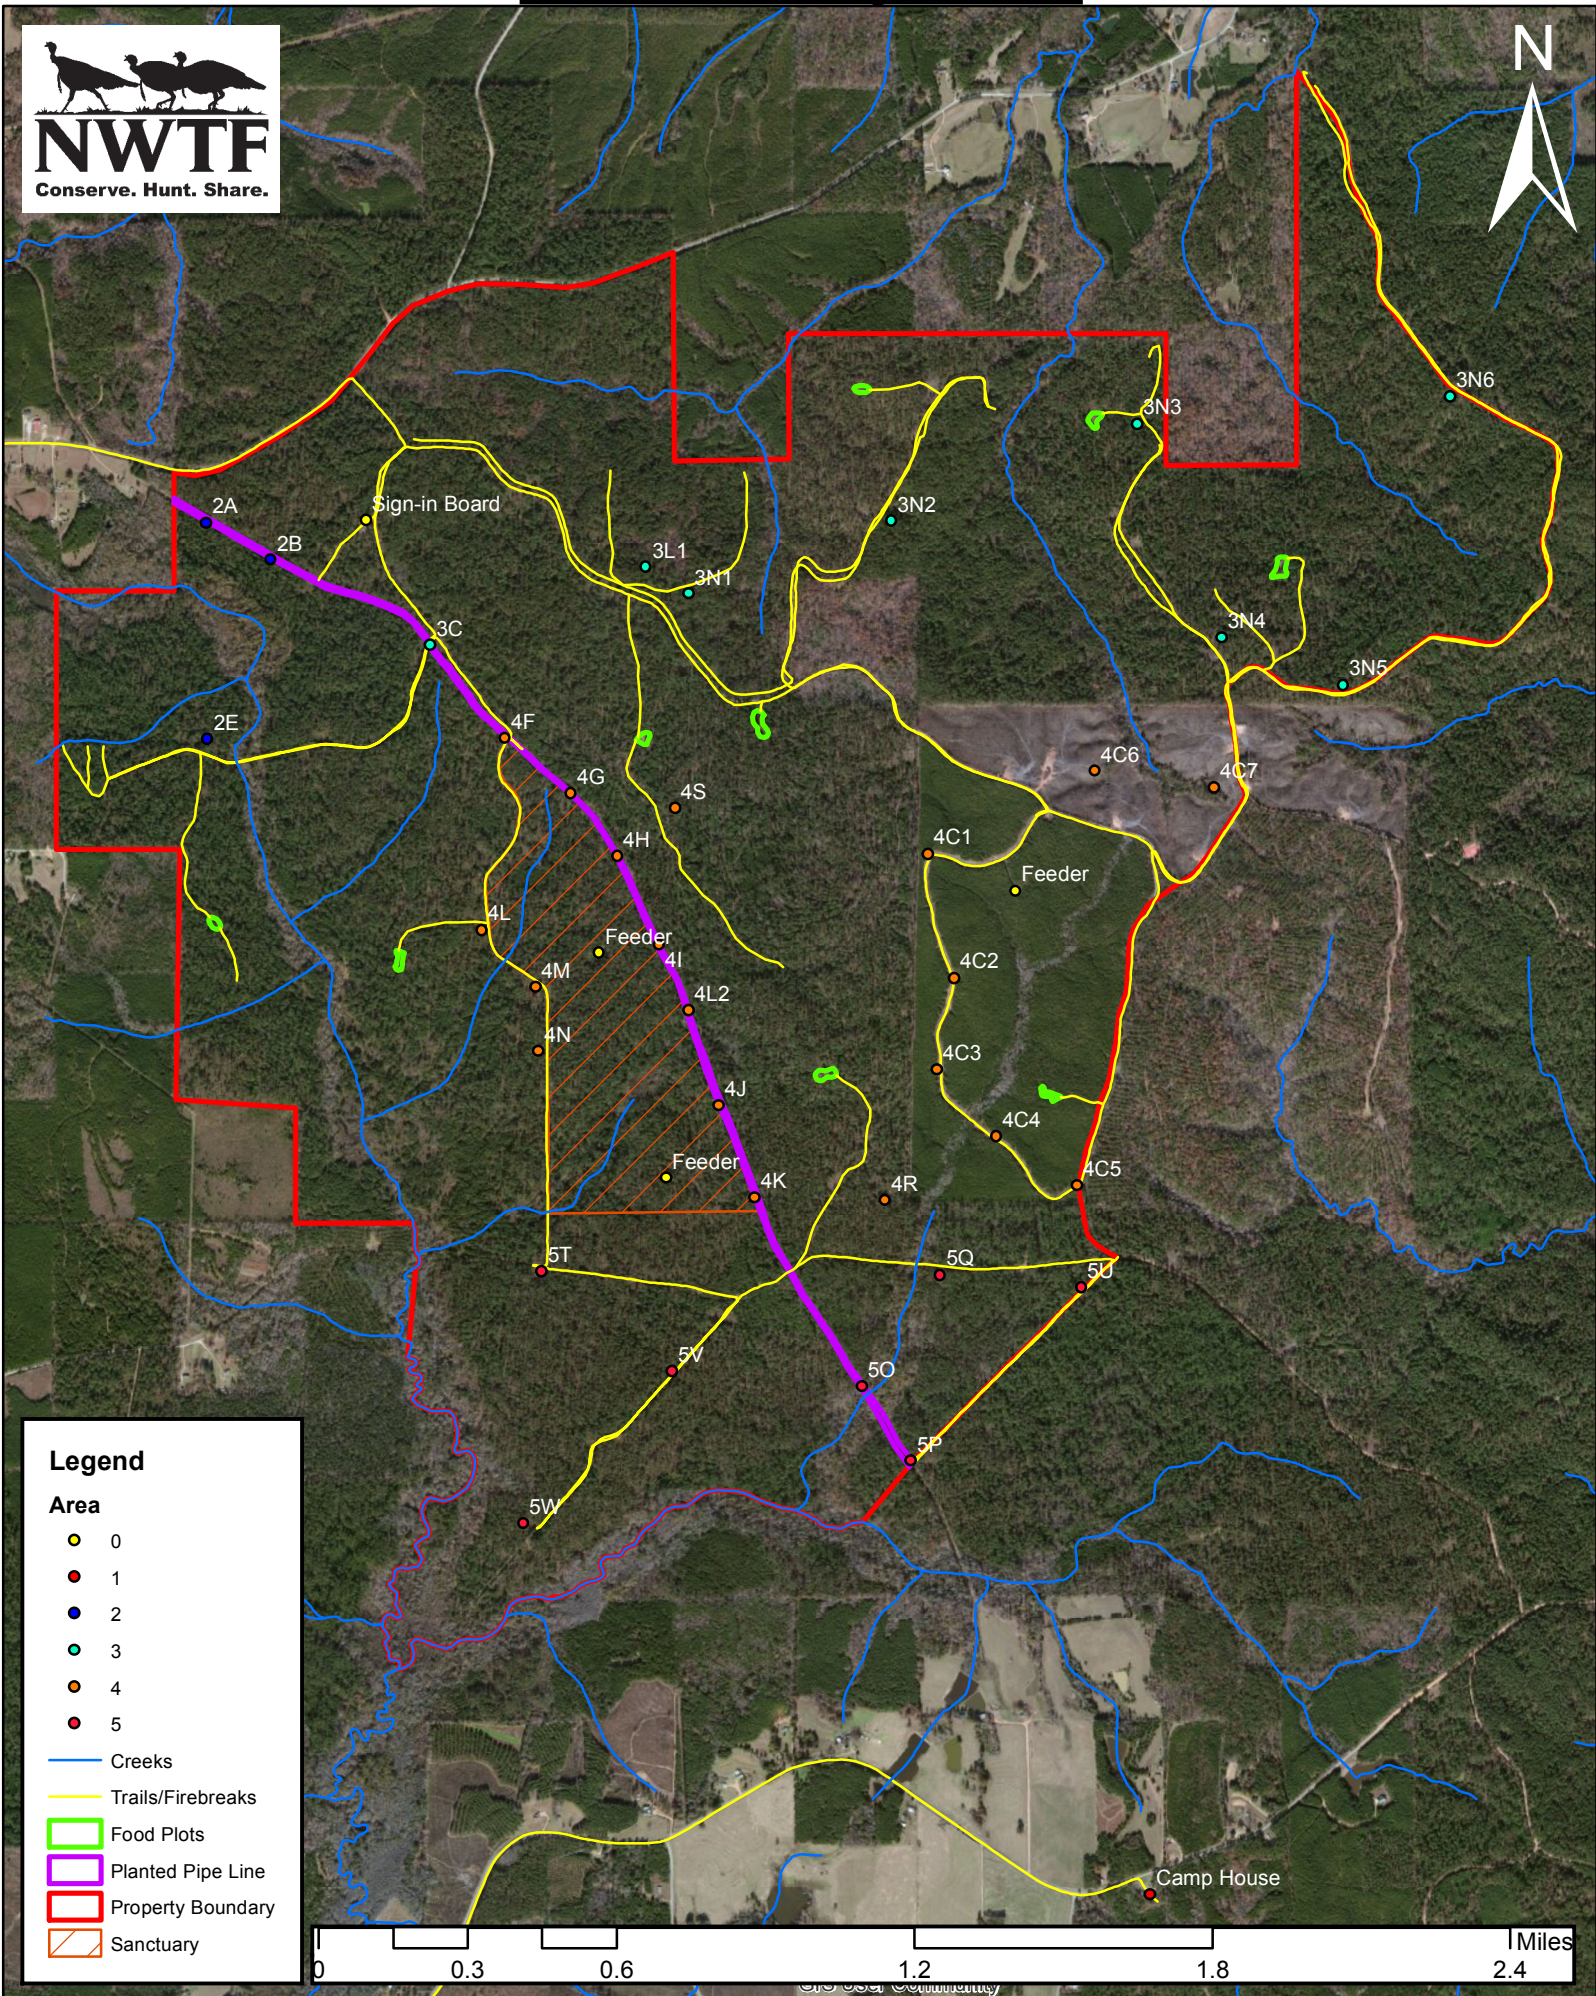

Wasilla Valley Aerial

Legend

- Area**
- 0
 - 1
 - 2
 - 3
 - 4
 - 5
- Creeks
 - Trails/Firebreaks
 - Food Plots
 - Planted Pipe Line
 - Property Boundary
 - Sanctuary