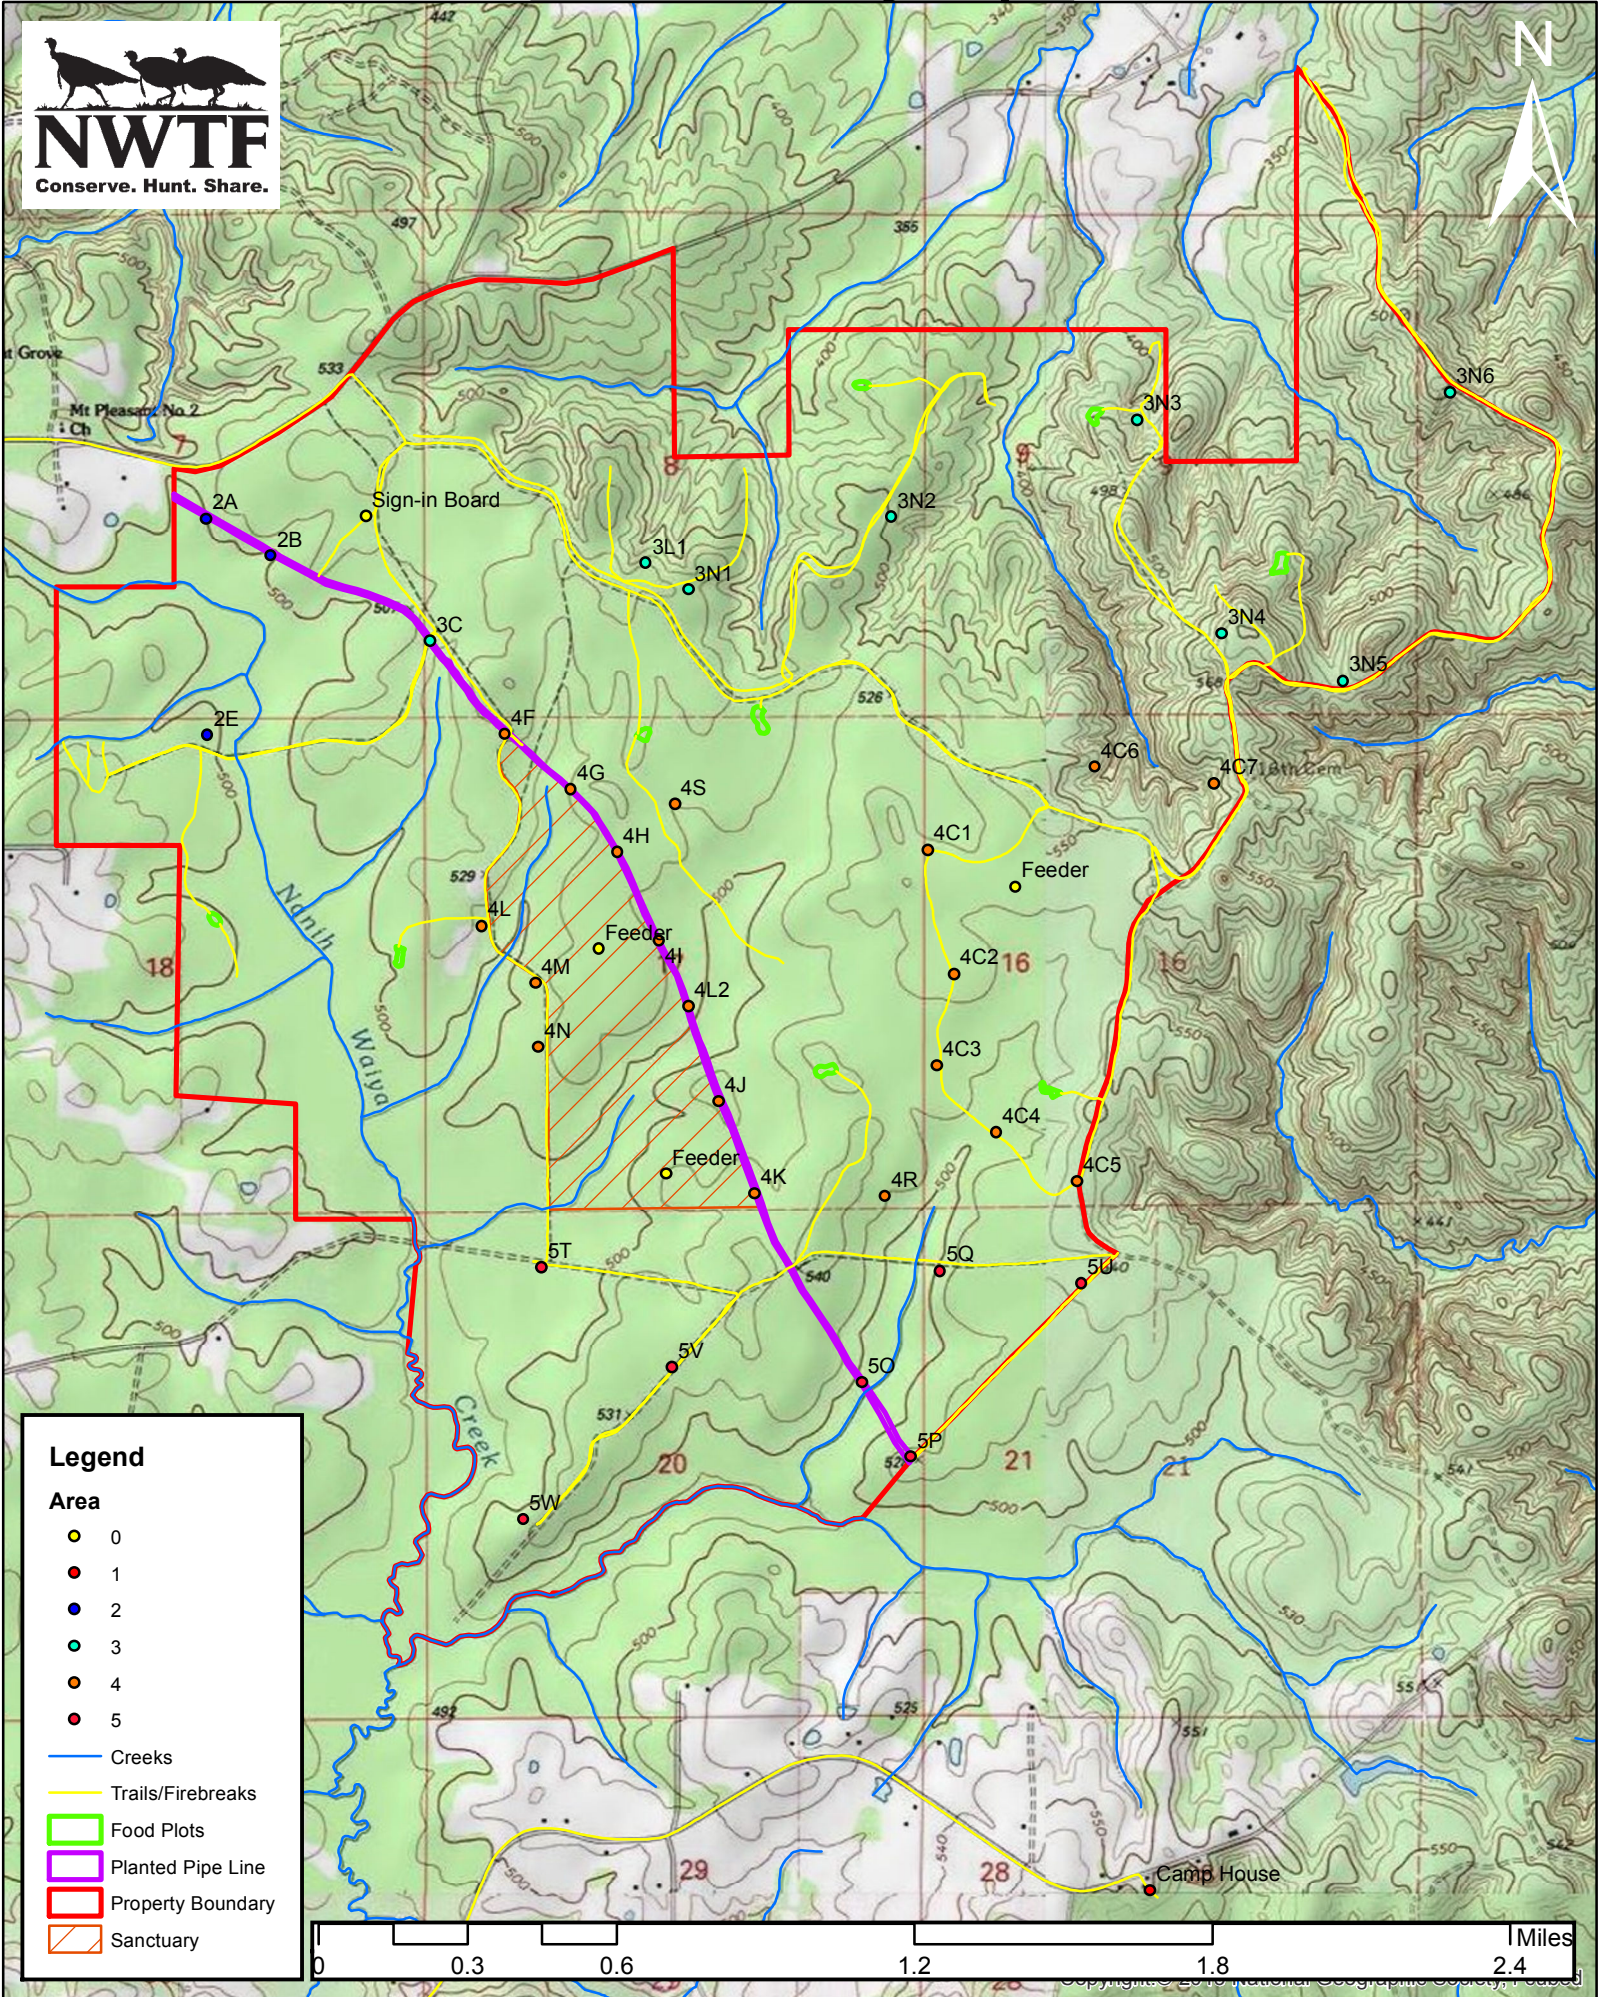

Wasilla Valley Topo

Legend

Area

- 0
- 1
- 2
- 3
- 4
- 5

— Creeks

— Trails/Firebreaks

□ Food Plots

□ Planted Pipe Line

□ Property Boundary

□ Sanctuary