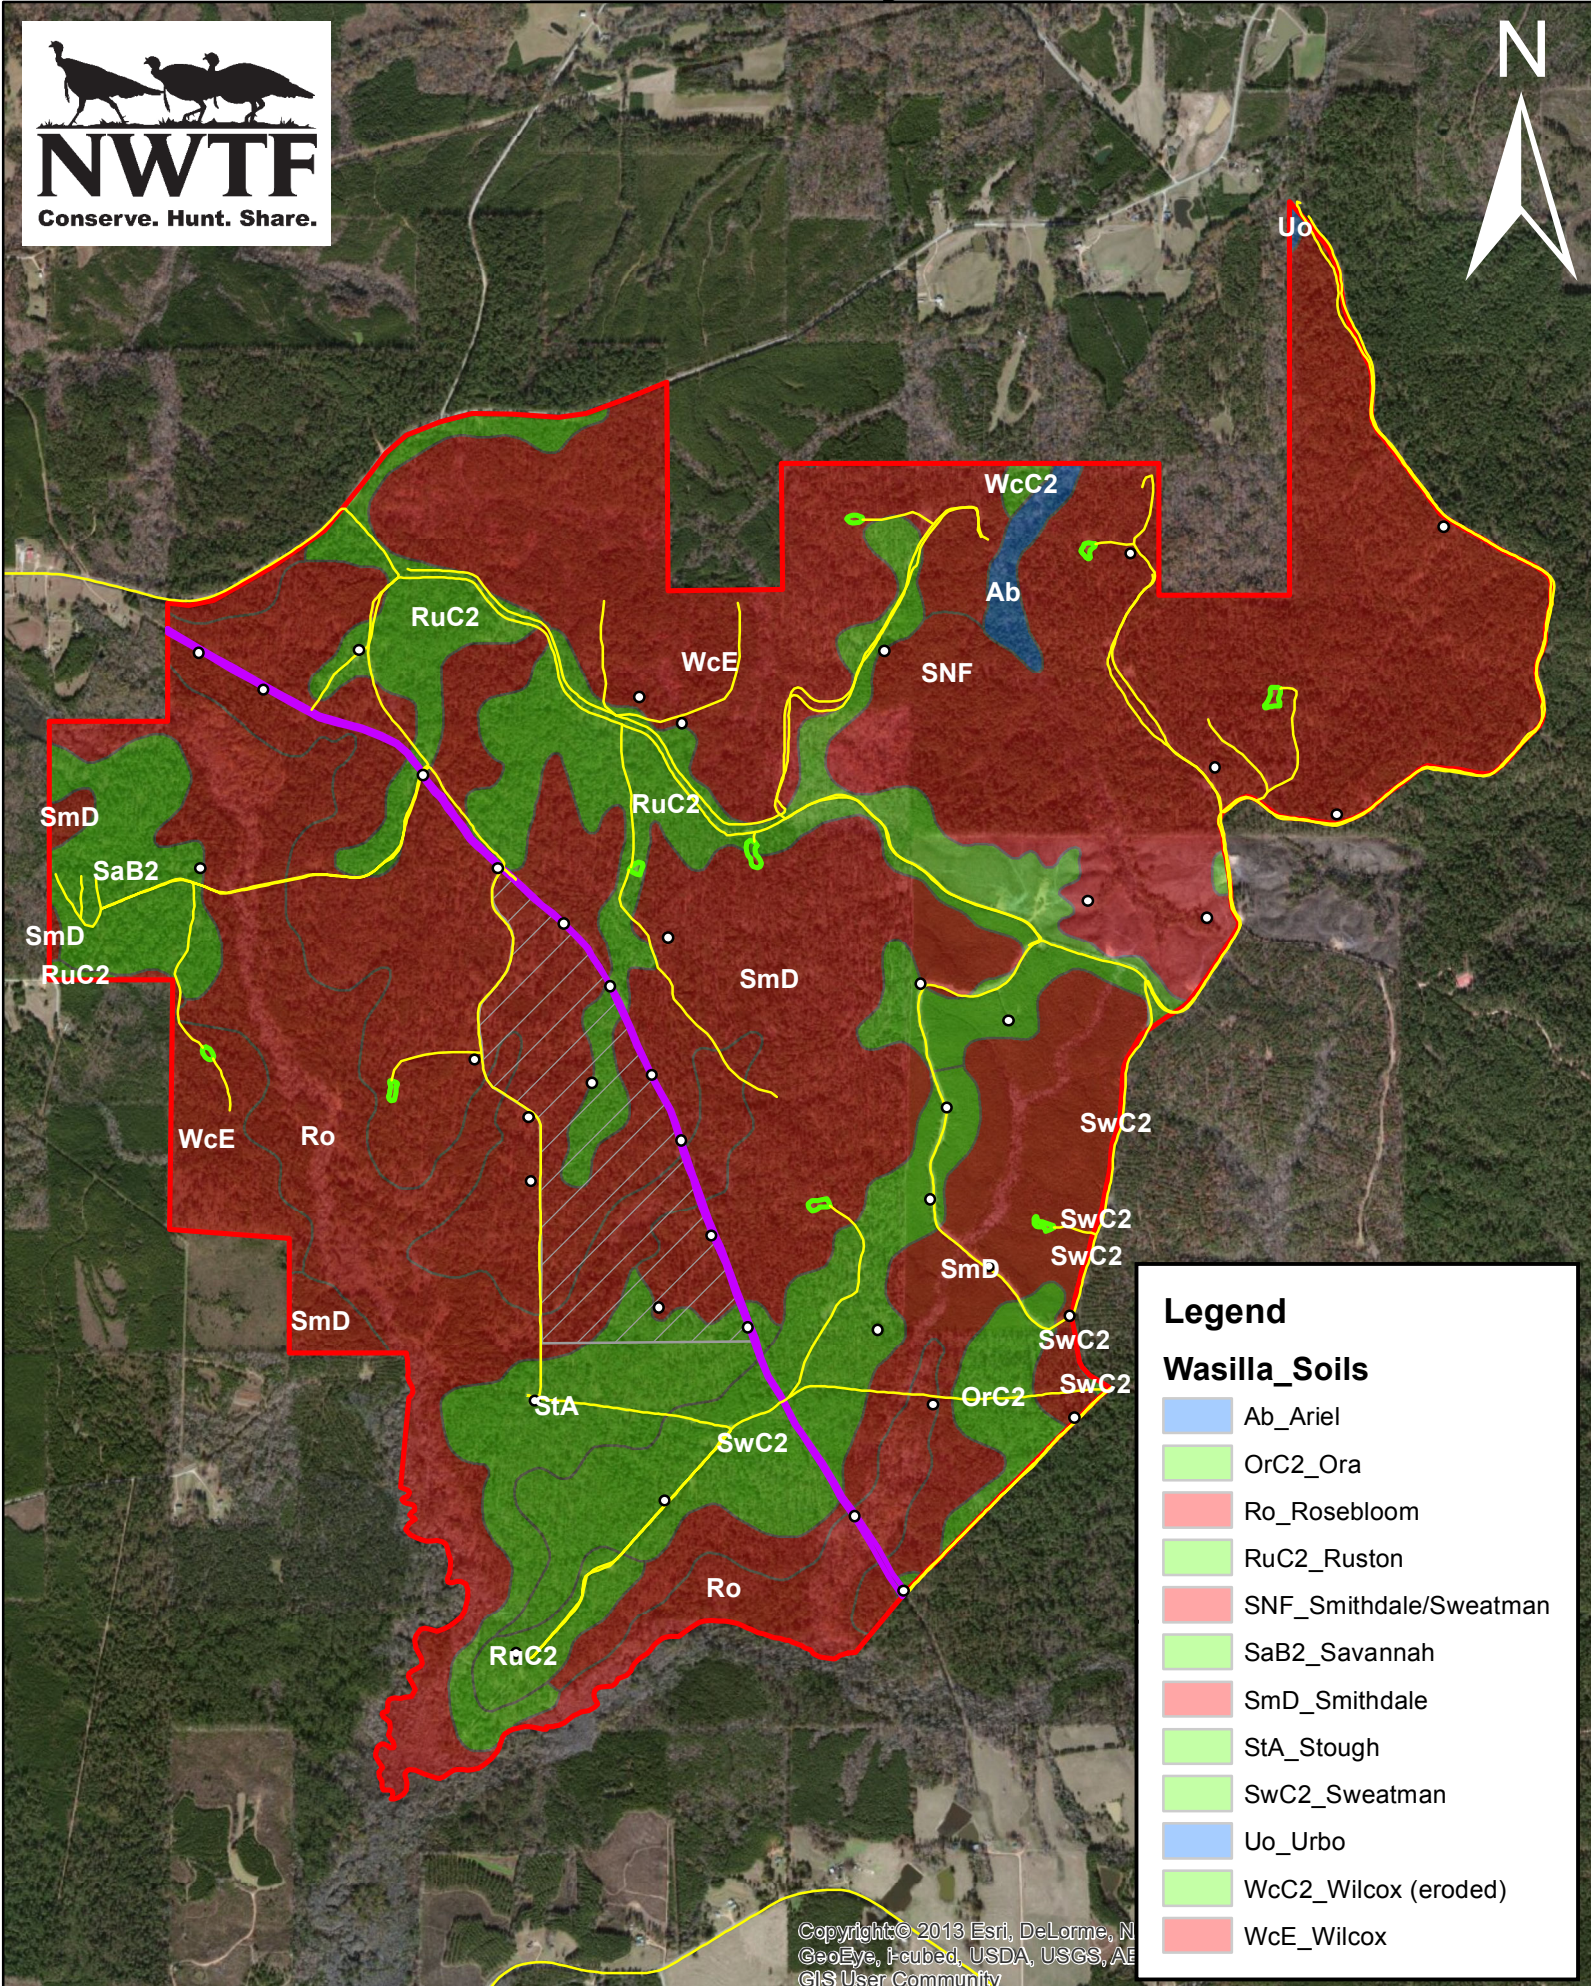

Wasilla Valley Soils

Legend

Wasilla_Soils

- Ab_Ariel
- OrC2_Ora
- Ro_Rosebloom
- RuC2_Ruston
- SNF_Smithdale/Sweatman
- SaB2_Savannah
- SmD_Smithdale
- StA_Stough
- SwC2_Sweatman
- Uo_Urbo
- WcC2_Wilcox (eroded)
- WcE_Wilcox